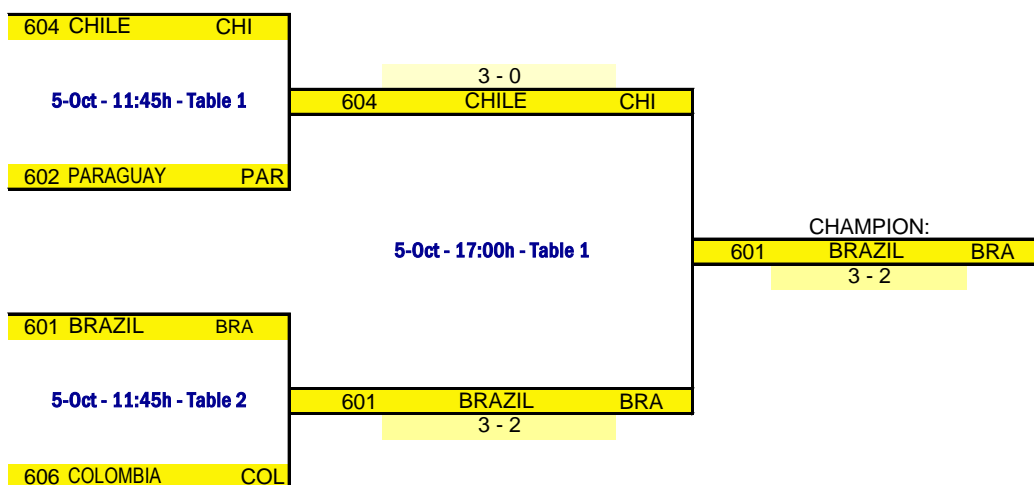

ORGANIZACION DEPORTIVA SURAMERICANA
II Juegos Suramericanos de la Juventud
Santiago, Chile , 4 - 8 Octubre del 2017

JUNIOR GIRLS' TEAM - FIRST STAGE

2 teams advance from each group to the Main Draw.

Second Stage Draw on 4th October 10 minutes after of the last match. Second stage matches start on 5th October

Day	Time	Table	Match
4-Oct	11:45	1	1-3
4-Oct	15:45	2	1-2
4-Oct	19:15	1	2-3

JUNIOR GIRLS - GROUP 1				1	2	3	4
1	601	BRAZIL	BRA		1-3	3-1	-
2	604	CHILE	CHI	3-1		3-1	-
3	605	PERU	PER	1-3	1-3		-
4	X	BYE	0	-	-	-	

Points	Pos.
3	2
4	1
2	3

Day	Time	Table	Match
4-Oct	11:45	2	1-3
4-Oct	15:45	1	1-2
4-Oct	19:15	2	2-3

JUNIOR GIRLS - GROUP 2				1	2	3	4
1	602	PARAGUAY	PAR		3-0	1-3	-
2	603	ARGENTINA	ARG	0-3		1-3	-
3	606	COLOMBIA	COL	3-1	3-1		-
4	X	BYE	0	-	-	-	

Points	Pos.
3	2
2	3
4	1

JUNIOR GIRLS' TEAM - MAIN DRAW